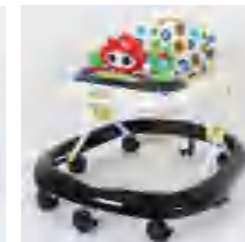

Color

Green, khaki, black, pink, red, orange